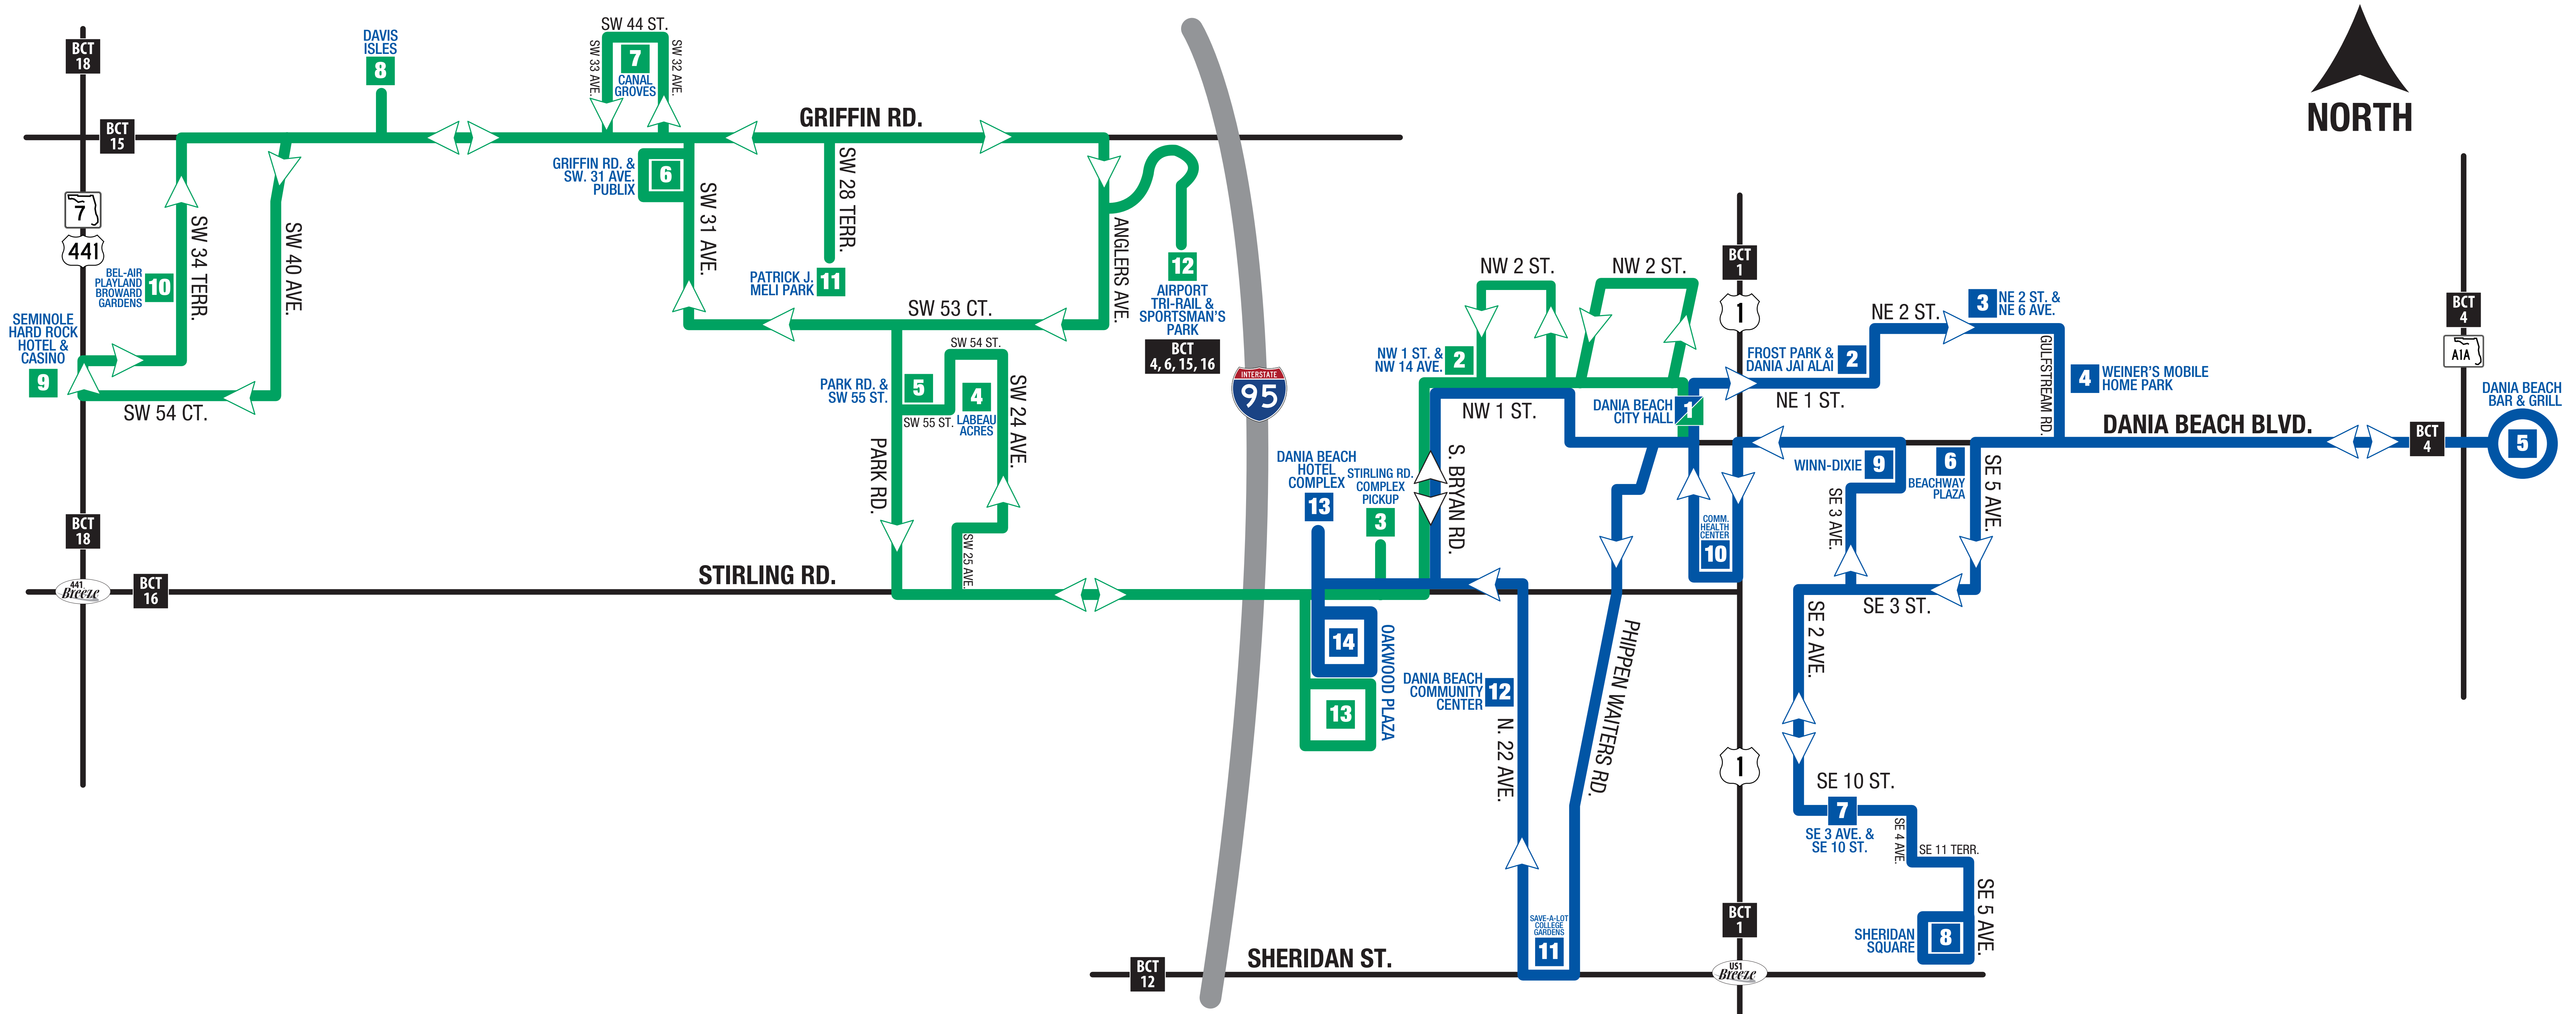

CITY OF DANIA BEACH COMMUNITY BUS SERVICE

WEST ROUTE

1	2	3	4	5	6	7	8	9	10	11	11	12	13	1
DANIA BEACH CITY HALL	NW 1 ST NW 14 AVE	STIRLING RD COMPLEX PICKUP	LABEAU ACRES-SW 58 MANOR	PARK RD SW 55 ST	GRIFFIN RD SW 31 AVE PUBLIX	CANAL GROVES COMMUNITY	DAVIS ISLES	HARD ROCK CASINO SW 54 CT/LUCKY ST	BEL-AIR-PLAYLAND BROWARD GARDENS	PATRICK J. MELI PARK ARRIVAL	PATRICK J. MELI PARK DEPARTURE	AIRPORT TRI-RAIL SPORTSMAN'S PARK	OAKWOOD SQUARE K-MART	DANIA BEACH CITY HALL
9:00a	9:06a	9:10a	9:17a	9:22a	9:26a	9:30a	9:34a	9:39a	9:45a	9:53a	9:56a	10:02a	10:10a	10:15a
10:15a	10:21a	10:25a	10:32a	10:37a	10:41a	10:45a	10:49a	10:54a	11:00a	11:08a	11:11a	11:17a	11:25a	11:30a
11:30a	11:36a	11:40a	11:47a	11:52a	11:56a	12:00p	12:04p	12:09p	12:15p	12:23p	12:26p	12:32p	12:40p	12:45p
12:45p	12:51p	12:55p	1:02p	1:07p	1:11p	1:15p	1:19p	1:24p	1:30p	1:38p	1:41p	1:47p	1:55p	2:00p
2:00p	2:06p	2:10p	2:17p	2:22p	2:26p	2:30p	2:34p	2:39p	2:45p	2:53p	2:56p	3:02p	3:10p	3:15p
3:15p	3:21p	3:25p	3:32p	3:37p	3:41p	3:45p	3:49p	3:54p	4:00p	4:08p	4:11p	4:17p	4:25p	4:30p
4:30p	4:36p	4:40p	4:47p	4:52p	4:56p	5:00p	5:04p	5:09p	5:15p	5:23p	5:26p	5:32p	5:40p	5:47p

EAST ROUTE

1	2	3	4	5	6	7	8	8	9	10	1	11	12	13	14	1
DANIA CITY HALL	FROST PARK DANIA JAI ALAI	NE 2 ST NE 6 AVE DANIA	DANIA BEACH WEINER'S MOBILE PARK	DANIA BEACH BAR AND GRILL	DANIA BEACH BEACHWAY PLAZA	SE 3 AVE SE 10 ST	SHERIDAN ST SE 9 AVE ARRIVAL	SHERIDAN ST SE 9 AVE DEPARTURE	DANIA BEACH BLVD SE 3 AVE WINN-DIXIE	COMMUNITY HEALTH CTR MEMORIAL HOSPIT	DANIA CITY HALL	SAVE-A-LOT COLLEGE GARDENS COMMUNITY	DANIA BEACH COMMUNITY CTR	DANIA BEACH HOTEL COMPLEX	OAKWOOD PLZ-STIRLING MCDONALD	DANIA CITY HALL
9:00a	9:04a	9:07a	9:10a	9:13a	9:17a	9:17a	9:22a	9:22a	9:26a	9:31a	9:33a	9:38a	9:41a	9:46a	9:49a	9:54a
9:54a	9:58a	10:01a	10:04a	10:07a	10:11a	10:11a	10:16a	10:16a	10:20a	10:25a	10:27a	10:32a	10:35a	10:40a	10:43a	10:48a
10:48a	10:52a	10:55a	10:58a	11:04a	11:09a	11:13a	11:17a	11:21a	11:26a	11:31a	11:33a	11:38a	11:41a	11:46a	11:49a	11:55a
11:55a	11:59a	12:02p	12:05p	12:11p	12:16p	12:20p	12:24p	12:28p	12:33p	12:38p	12:40p	12:45p	12:48p	12:53p	12:56p	1:02p
1:02p	1:06p	1:09p	1:12p	1:18p	1:23p	1:27p	1:31p	1:35p	1:40p	1:45p	1:47p	1:52p	1:55p	2:00p	2:03p	2:09p
2:09p	2:13p	2:16p	2:19p	2:25p	2:30p	2:34p	2:38p	2:42p	2:47p	2:52p	2:54p	2:59p	3:02p	3:07p	3:10p	3:16p
3:16p	3:20p	3:23p	3:26p	3:32p	3:37p	3:41p	3:45p	3:49p	3:54p	3:59p	4:01p	4:06p	4:09p	4:14p	4:17p	4:23p
4:23p	4:27p	4:30p	4:33p	4:39p	4:44p	4:48p	4:52p	4:56p	5:01p	5:06p	5:08p	5:13p	5:16p	5:21p	5:24p	5:30p